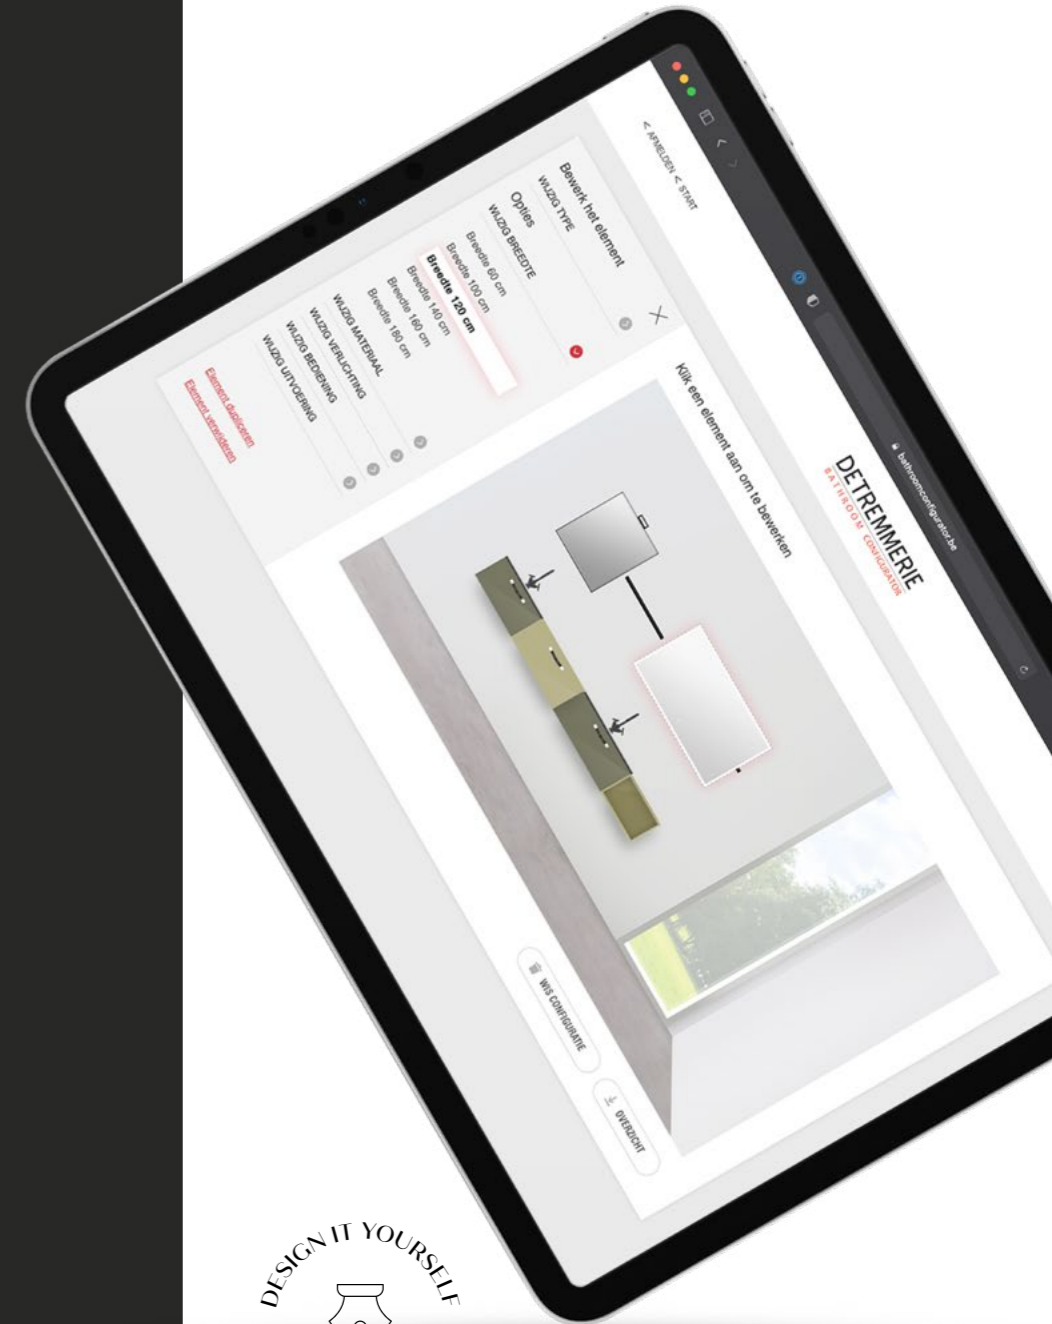

03 — KLEUR

Kies uit 48 standaard kleuren en 205 RAL kleuren.

04 — SPIEGEL

Kies je spiegel of spiegelkast met verlichting naar keuze.

05 — KOLOMKAST

Kies je kolomkasten, die in diverse uitvoeringen en afmetingen leverbaar zijn.

Composez la salle de bain de vos rêves en cinq étapes dans notre configurateur « online » à l'adresse www.detremmerie.be !

01 — TABLE-VASQUE

Choisissez la profondeur de votre meuble vasque (en cm) :
20 • 40 • 45 • 50
La largeur souhaitée (en cm) :
60 - 220

02 — ARMOIRE

Choisissez votre modèle de base :
1/2/3 tiroir(s) • à portes •
avec/sans • poignées •
profil • push-to-open

03 — COULEUR

Choisissez parmi 48 couleurs standard et 205 couleurs RAL.

04 — MIROIR

Choisissez votre miroir ou votre armoire de toilette avec/sans éclairage.

05 — COLONNES

Choisissez vos colonnes de rangement disponibles en différentes tailles et modèles.

Compose your dream bathroom in five steps using our online configurator at www.detremmerie.be

01 — WASHBASIN

Choose the depth of your washbasin (in cm):
20 • 40 • 45 • 50
In various widths (in cm):
60 - 220

02 — BASE CABINET

Choose your base cabinet:
1/2/3 drawer(s) • hinged doors • with/without handles • profiles • push-to-open

03 — COLOUR

Choose from 48 standard colours and 205 RAL colours.

04 — MIRROR

Choose your mirror or mirrored cabinet with the lighting of your choice.

05 — COLUMN CABINET

Choose your column cabinets, which are available in a variety of designs and dimensions.