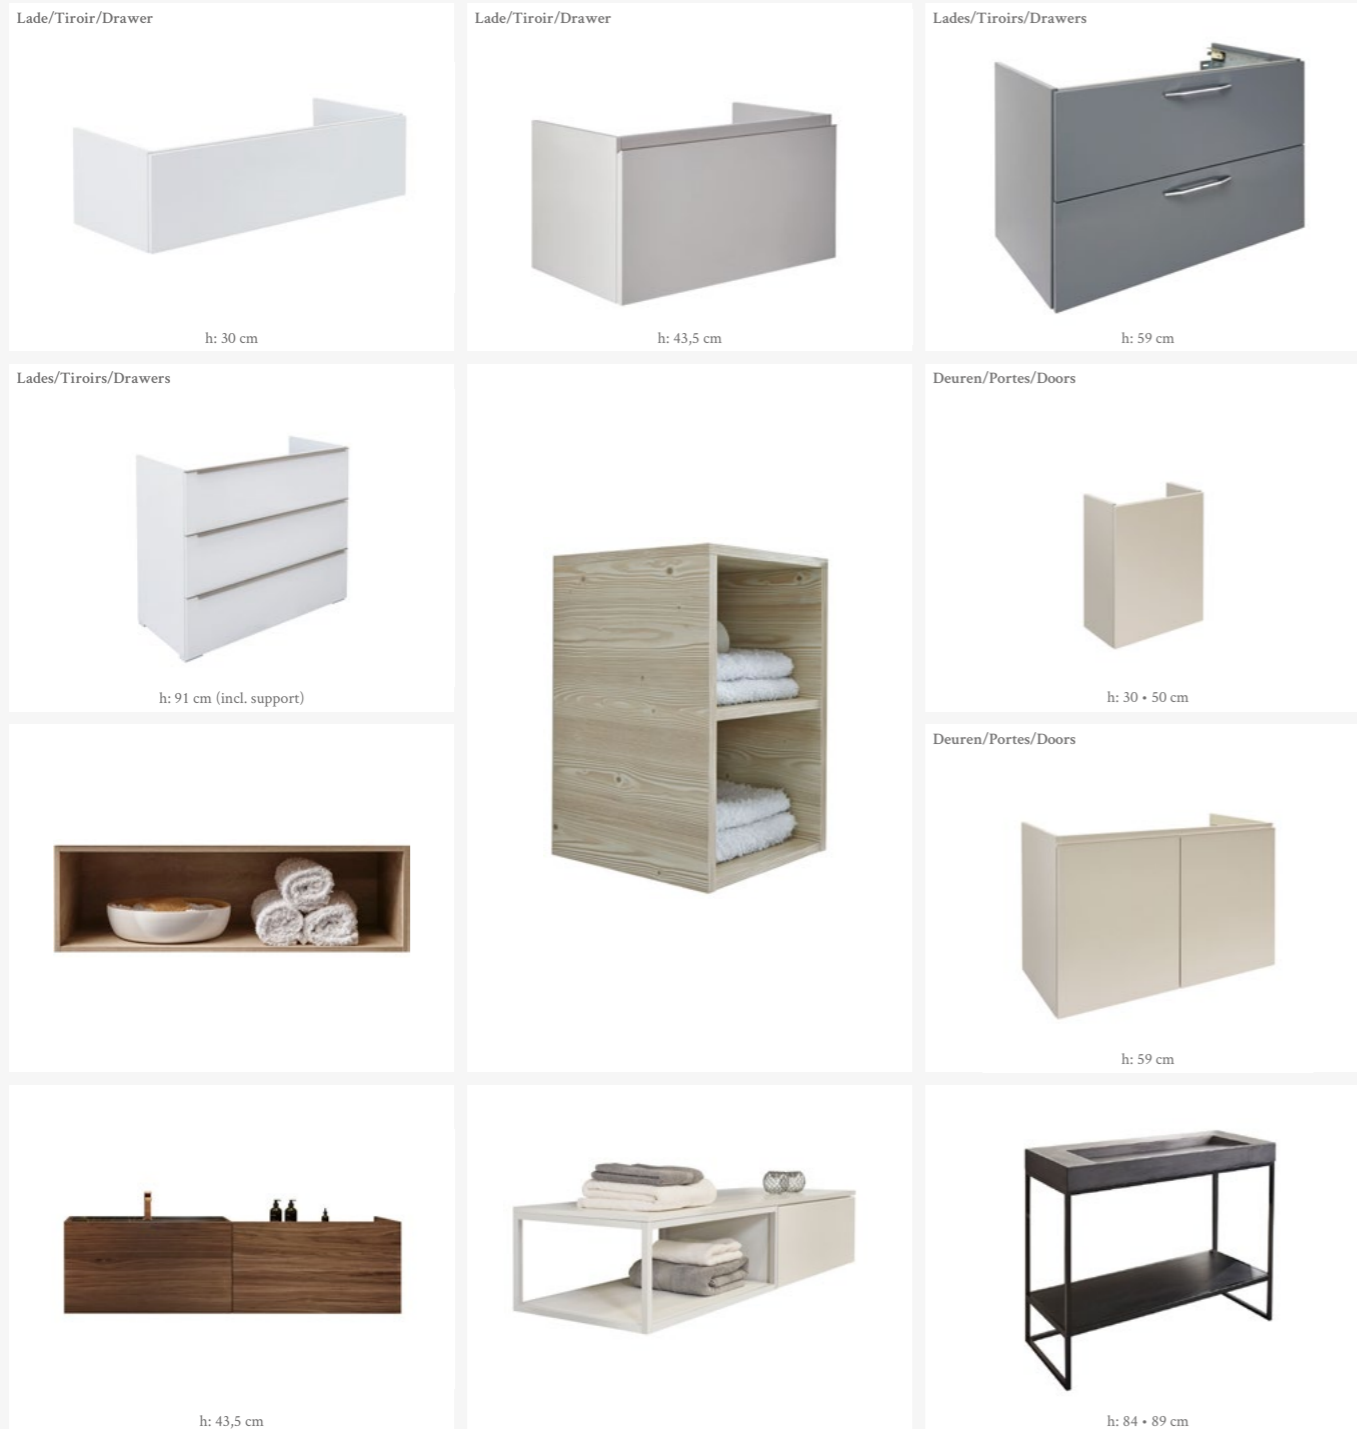

02 — KAST/ARMOIRE/CABINET

03 — KLEUREN/COULEURS/COLOURS

GLOSSY	61 White	63 Red	64 Blue	65 Grey	67 Olive green	68 Chocolate	ACRYL	
	69 Light greige	70 Sable	611 Old pink	612 Light pink	613 Old blue	615 Old green		51 White glossy
MELAMINE STRUCTURE	33 Structure oak light	34 Structure oak medium	37 Structure nature	40 Structure wengé	41 Structure béton	220 Romantic oak finer	52 Black glossy	
	221 Wengé finer	254 Structure béton dark	222 Café noir	223 Greige oak	224 Vintage oak	225 Walnut	55 Dark grey glossy	
MATT	71 White	MATT EXTRA (ROUND & DELUXE ONLY)	710 White matt	711 Black matt	712 Vison matt	713 Cappuccino matt	714 Light mouse grey matt	
	72 Light grey		73 Black	715 Dark mouse grey matt	716 Light green matt	717 Dark green matt	718 Old pink matt	205 RAL Colours +
MELAMINE	74 Mocca	75 Dark grey	01 White	02 Stone grey	03 Dark grey	05 Mocca		
	76 Stone grey	78 Cloud grey	06 Light grey	08 Inox dark grey	42 Black matt	44 Cloud grey