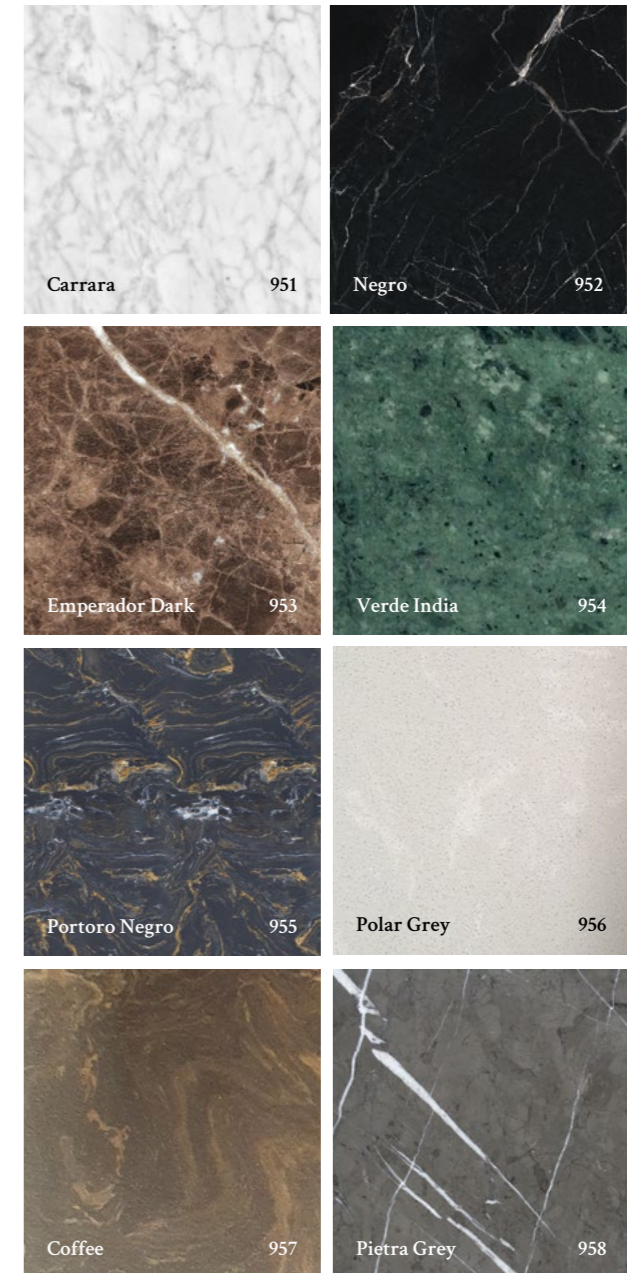

DETREMNERIE

68

Marble is a natural product – colours may vary from image.

69

#wengé fineer 221

#flat #emperador dark 953

#canal #carrara 951

#box #verde india 954