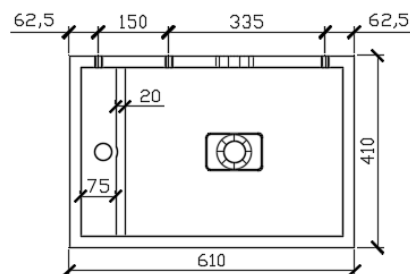

WIDE

MARMER / MARBRE

60

60,6 x 40,7

DETREMMERIE

BATHROOM FURNITURE

OPMERKINGEN / REMARQUES: HP@DETREMMERIE.BE

ENKELE WASKOM (KRAANGAT LINKS) / SIMPLE VASQUE (TROU DE ROBINET À GAUCHE)