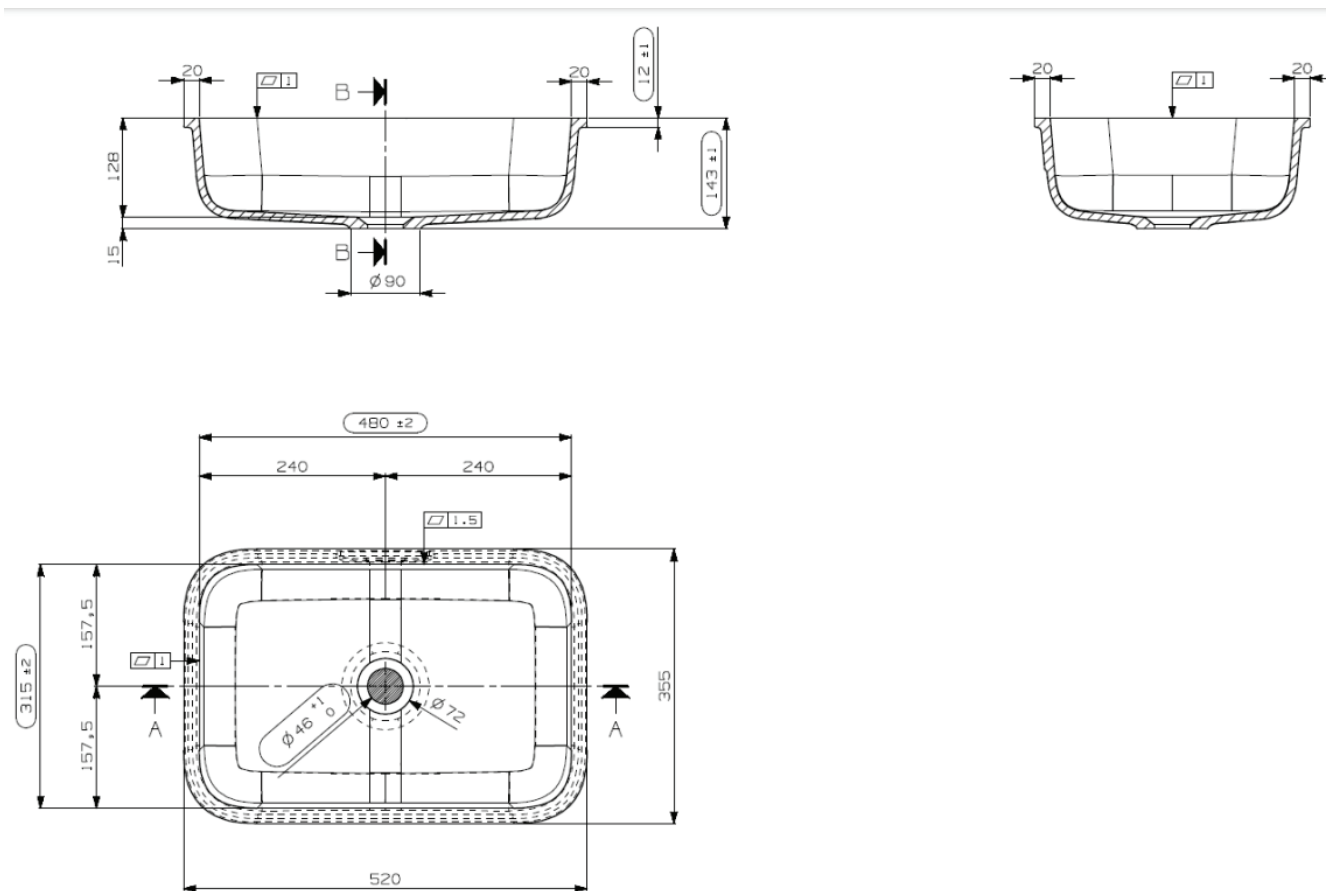

**A**  
ARCHITECT

**45/50**  
48 x 31,5

# DETREMMERIE

BATHROOM FURNITURE

OPMERKINGEN / REMARQUES: HP@DETREMMERIE.BE

**WASKOM A (Z) / SIMPLE VASQUE A (Z)**

**B**  
ARCHITECT

**45/50**  
58 x 31

# DETREMMERIE

BATHROOM FURNITURE

OPMERKINGEN / REMARQUES: HP@DETREMMERIE.BE

**WASKOM B (Z) / SIMPLE VASQUE B (Z)**

**C**  
ARCHITECT

**45/50**  
48 x 27

## WASKOM C (Z) / SIMPLE VASQUE C (Z)

**D**  
ARCHITECT

**45/50**  
58 x 31,5