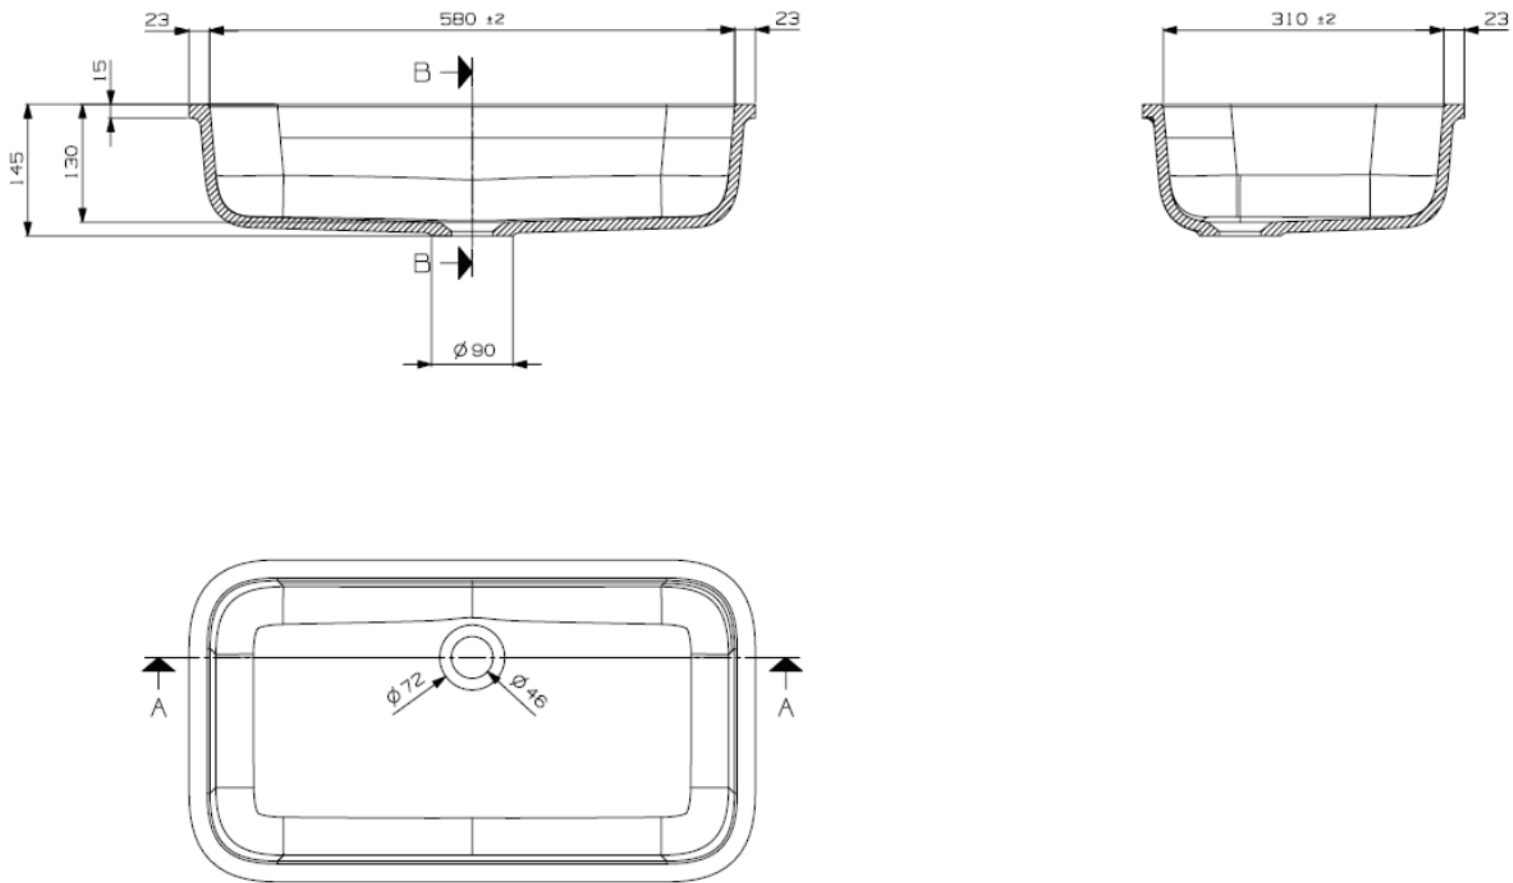

**A**  
ARCHITECT

**45/50**  
48 x 31,5

# DETREMMERIE

BATHROOM FURNITURE

OPMERKINGEN / REMARQUES: HP@DETREMMERIE.BE

**WASKOM A (Z) / SIMPLE VASQUE A (Z)**

**B**  
ARCHITECT

**45/50**  
58 x 31

# DETREMMERIE

BATHROOM FURNITURE

OPMERKINGEN / REMARQUES: HP@DETREMMERIE.BE

**WASKOM B (Z) / SIMPLE VASQUE B (Z)**

**C**  
ARCHITECT

**45/50**  
48 x 27

## WASKOM C (Z) / SIMPLE VASQUE C (Z)

**D**  
ARCHITECT

**45/50**  
58 x 31,5