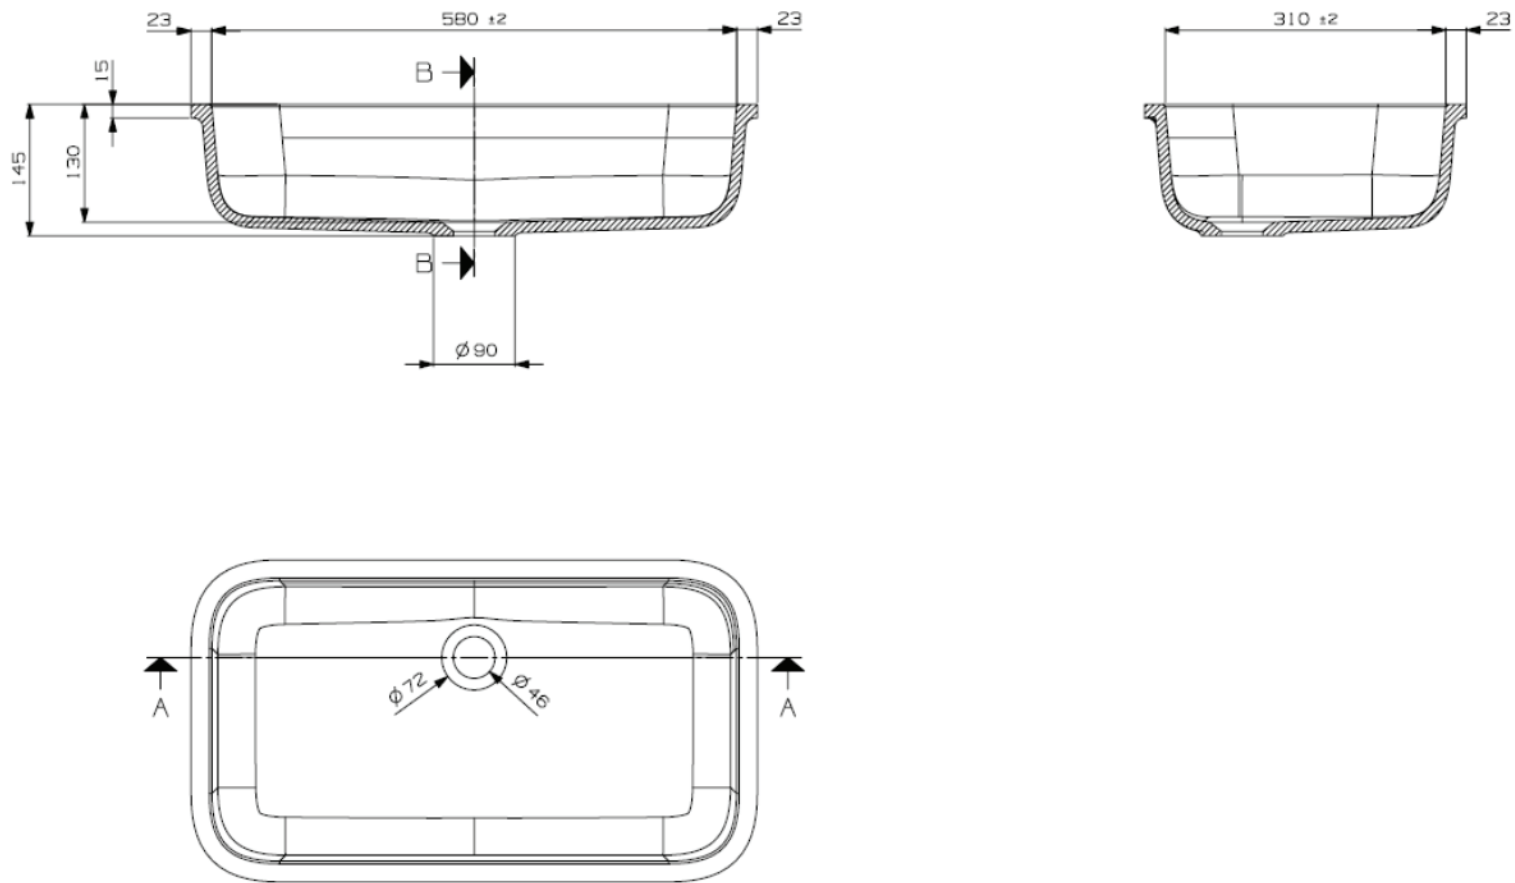

A
ARCHITECT

48
48 x 31,5

DETREMMERIE

BATHROOM FURNITURE

OPMERKINGEN / REMARQUES: HP@DETREMMERIE.BE

WASKOM A (Z) / SIMPLE VASQUE A (Z)

B
ARCHITECT

58
58 x 31

DETREMMERIE

BATHROOM FURNITURE

OPMERKINGEN / REMARQUES: HP@DETREMMERIE.BE

WASKOM B (Z) / SIMPLE VASQUE B (Z)

C
ARCHITECT

48
48 x 27

DETREMMERIE

BATHROOM FURNITURE