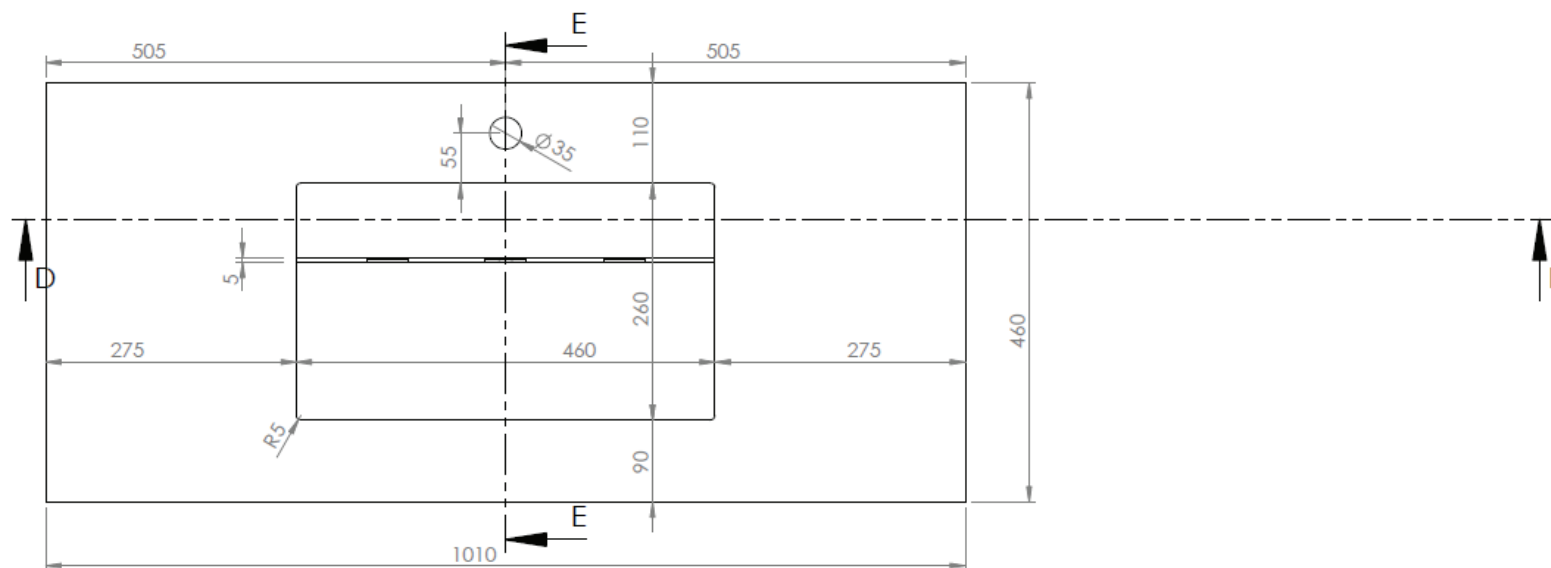

T
ARCHITECT

45
46 x 26

DETREMMERIE

BATHROOM FURNITURE

OPMERKINGEN / REMARQUES: HP@DETREMMERIE.BE

WASKOM T (Z) - DIEPTE 45 CM / SIMPLE VASQUE T (Z) - PROFONDEUR 45 CM