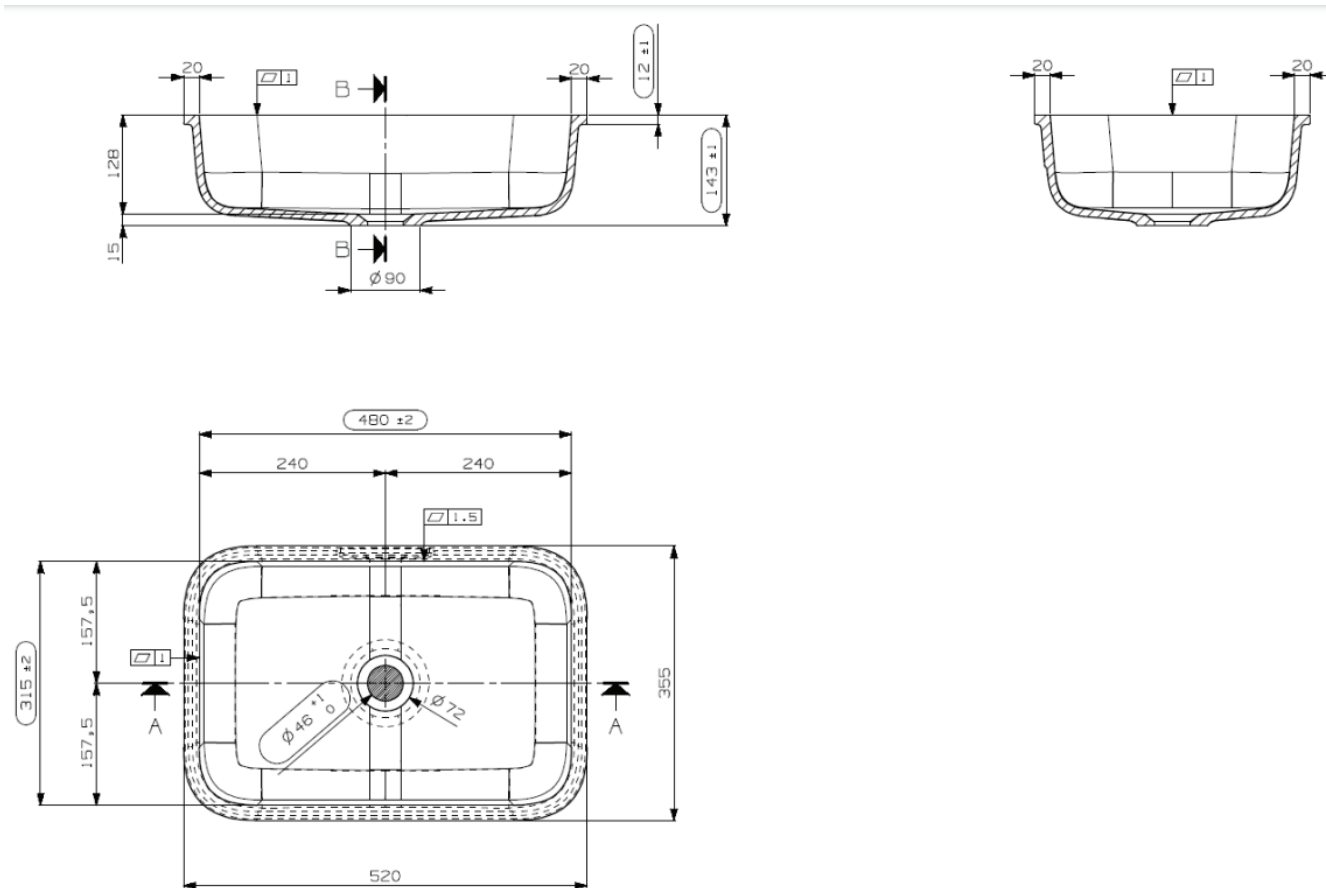

A
ARCHITECT

48
48 x 31,5

DETREMMERIE

BATHROOM FURNITURE

OPMERKINGEN / REMARQUES: HP@DETREMMERIE.BE

WASKOM A (Z) / SIMPLE VASQUE A (Z)

B
ARCHITECT

58
58 x 31

DETREMMERIE

BATHROOM FURNITURE

OPMERKINGEN / REMARQUES: HP@DETREMMERIE.BE

WASKOM B (Z) / SIMPLE VASQUE B (Z)

C
ARCHITECT

48
48 x 27

DETREMMERIE

BATHROOM FURNITURE

OPMERKINGEN / REMARQUES: HP@DETREMMERIE.BE

WASKOM C (Z) / SIMPLE VASQUE C (Z)

D
ARCHITECT

58
58 x 31,5

DETREMMERIE

BATHROOM FURNITURE

OPMERKINGEN / REMARQUES: HP@DETREMMERIE.BE

WASKOM D (Z) / SIMPLE VASQUE D (Z)

E
ARCHITECT

58
58 x 31,5

DETREMMERIE

BATHROOM FURNITURE

OPMERKINGEN / REMARQUES: HP@DETREMMERIE.BE

WASKOM E (Z) / SIMPLE VASQUE E (Z)