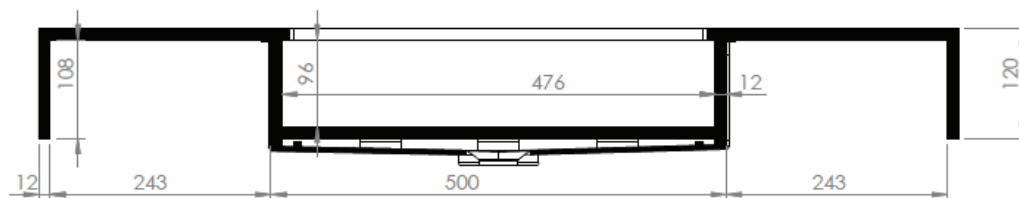

## WASKOM C (Z) / SIMPLE VASQUE C (Z)

**D**  
ARCHITECT

**45/50**  
58 x 31,5

## WASKOM D (Z) / SIMPLE VASQUE D (Z)

**T**  
ARCHITECT

**45**  
46 x 26

# DETREMMERIE

BATHROOM FURNITURE

OPMERKINGEN / REMARQUES: HP@DETREMMERIE.BE

**WASKOM T (Z) - DIEPTE 45 CM / SIMPLE VASQUE T (Z) - PROFONDEUR 45 CM**

**T**  
ARCHITECT

**50**  
45 x 32