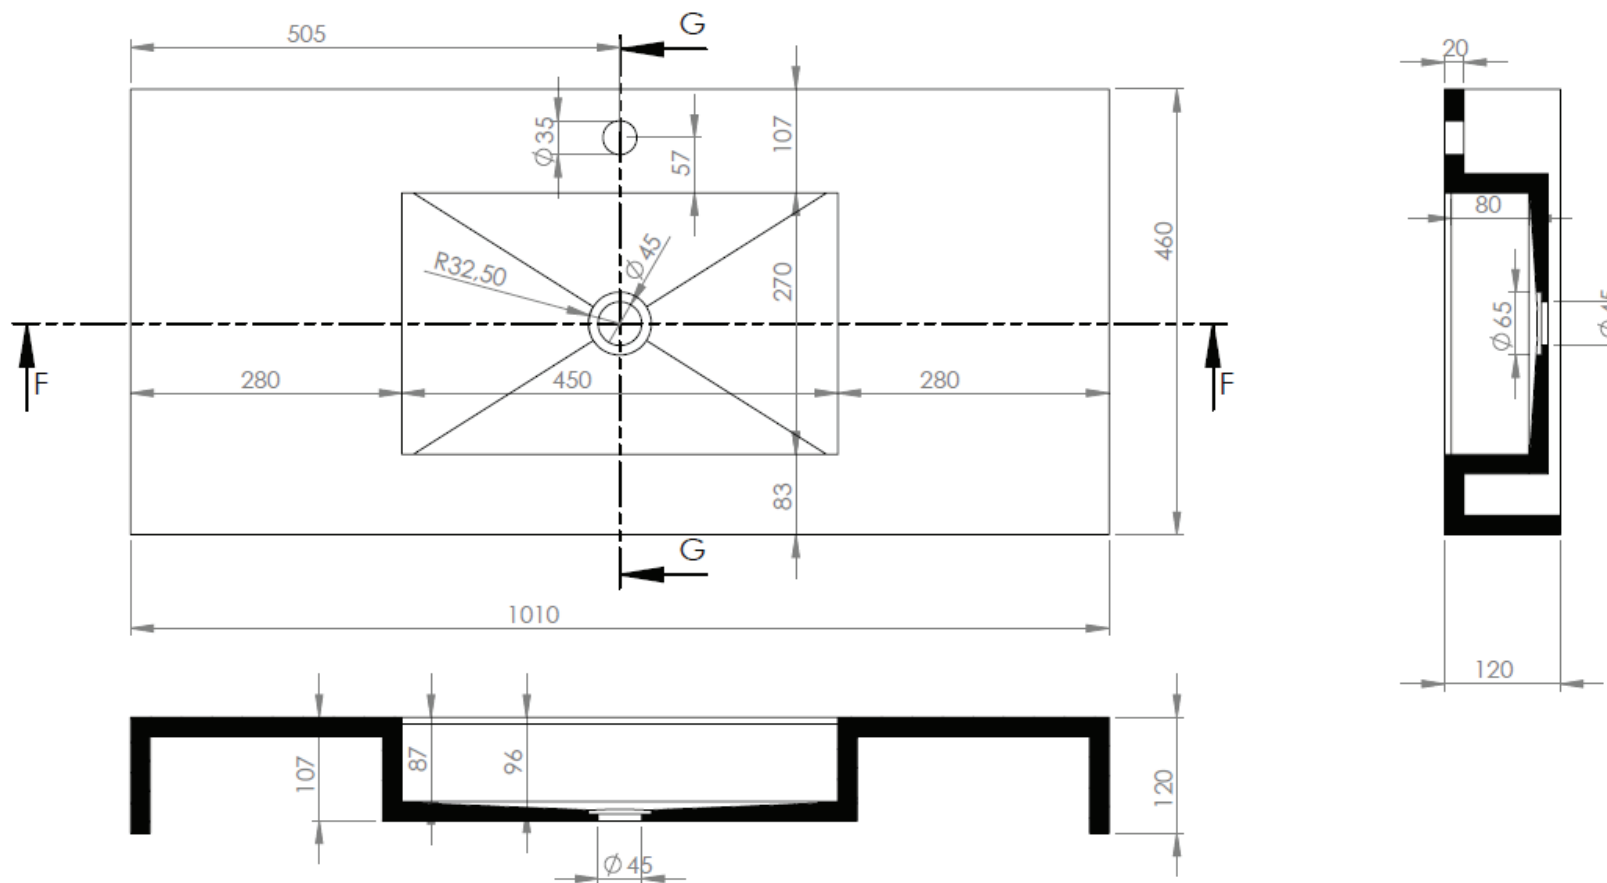

S
ARCHITECT

45
45 x 27

DETREMMERIE

BATHROOM FURNITURE

OPMERKINGEN / REMARQUES: HP@DETREMMERIE.BE

WASKOM S (Z) - DIEPTE 45 CM / SIMPLE VASQUE S (Z) - PROFONDEUR 45 CM