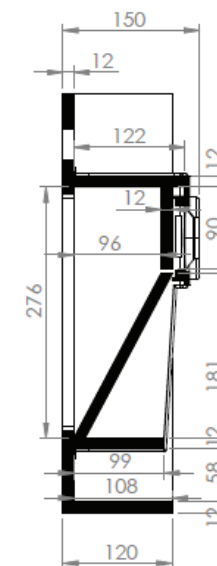

**A**  
ARCHITECT

**45/50**  
48 x 31,5

## WASKOM C (Z) / SIMPLE VASQUE C (Z)

**D**  
ARCHITECT

**45/50**  
58 x 31,5

## WASKOM D (Z) / SIMPLE VASQUE D (Z)

**T**  
ARCHITECT

**45**  
46 x 26

# DETREMMERIE

BATHROOM FURNITURE

OPMERKINGEN / REMARQUES: HP@DETREMMERIE.BE

**WASKOM T (Z) - DIEPTE 45 CM / SIMPLE VASQUE T (Z) - PROFONDEUR 45 CM**

**T**  
ARCHITECT

**50**  
45 x 32