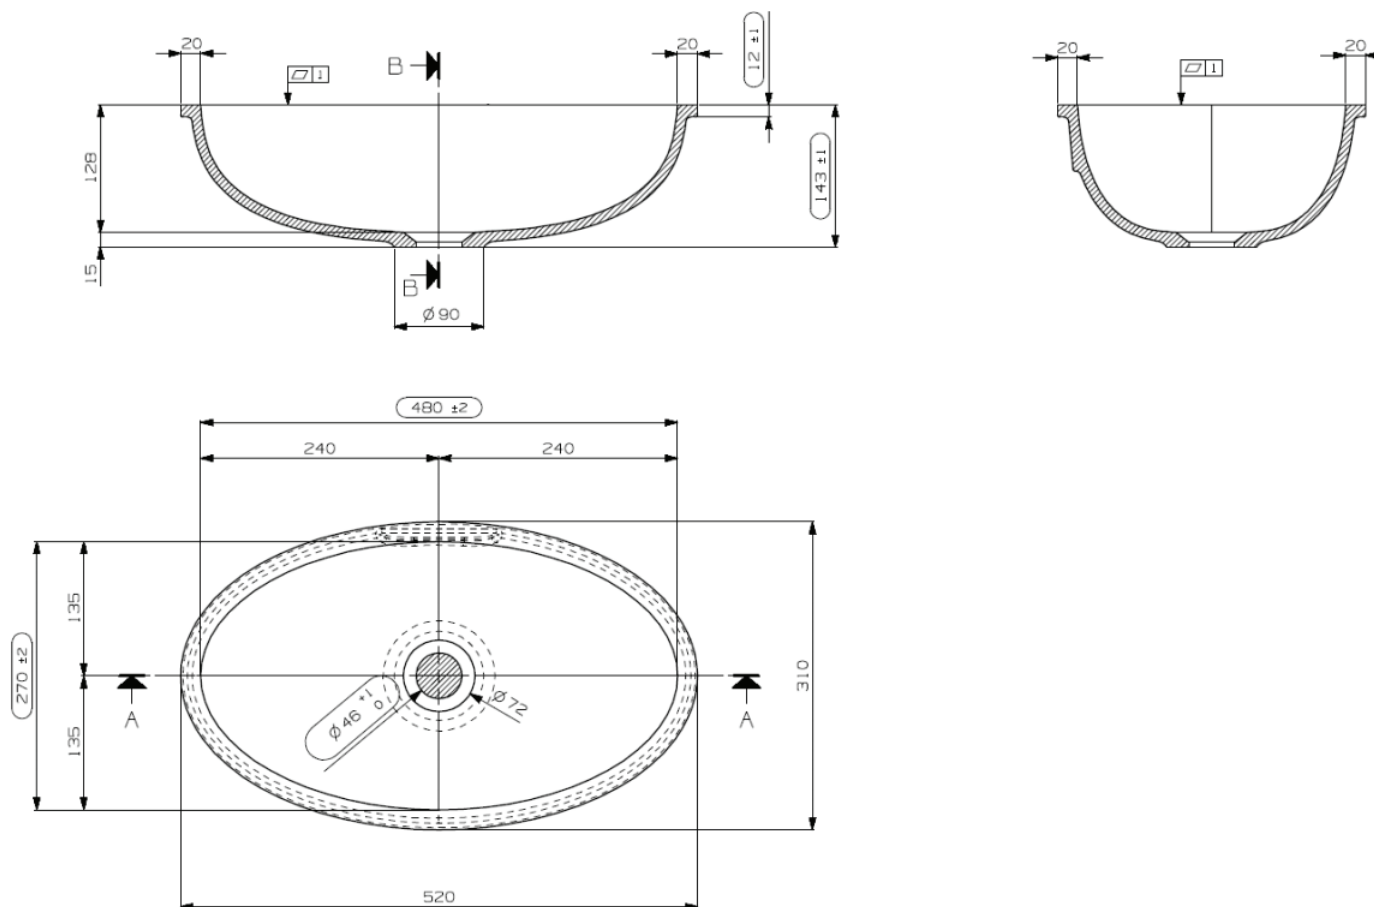

**A**  
ARCHITECT

**45/50**  
48 x 31,5

# DETREMMERIE

BATHROOM FURNITURE

OPMERKINGEN / REMARQUES: HP@DETREMMERIE.BE

**WASKOM B (Z) / SIMPLE VASQUE B (Z)**

**C**  
ARCHITECT

**45/50**  
48 x 27

## WASKOM C (Z) / SIMPLE VASQUE C (Z)

**D**  
ARCHITECT

**45/50**  
58 x 31,5

## WASKOM D (Z) / SIMPLE VASQUE D (Z)

**T**  
ARCHITECT

**45**  
46 x 26