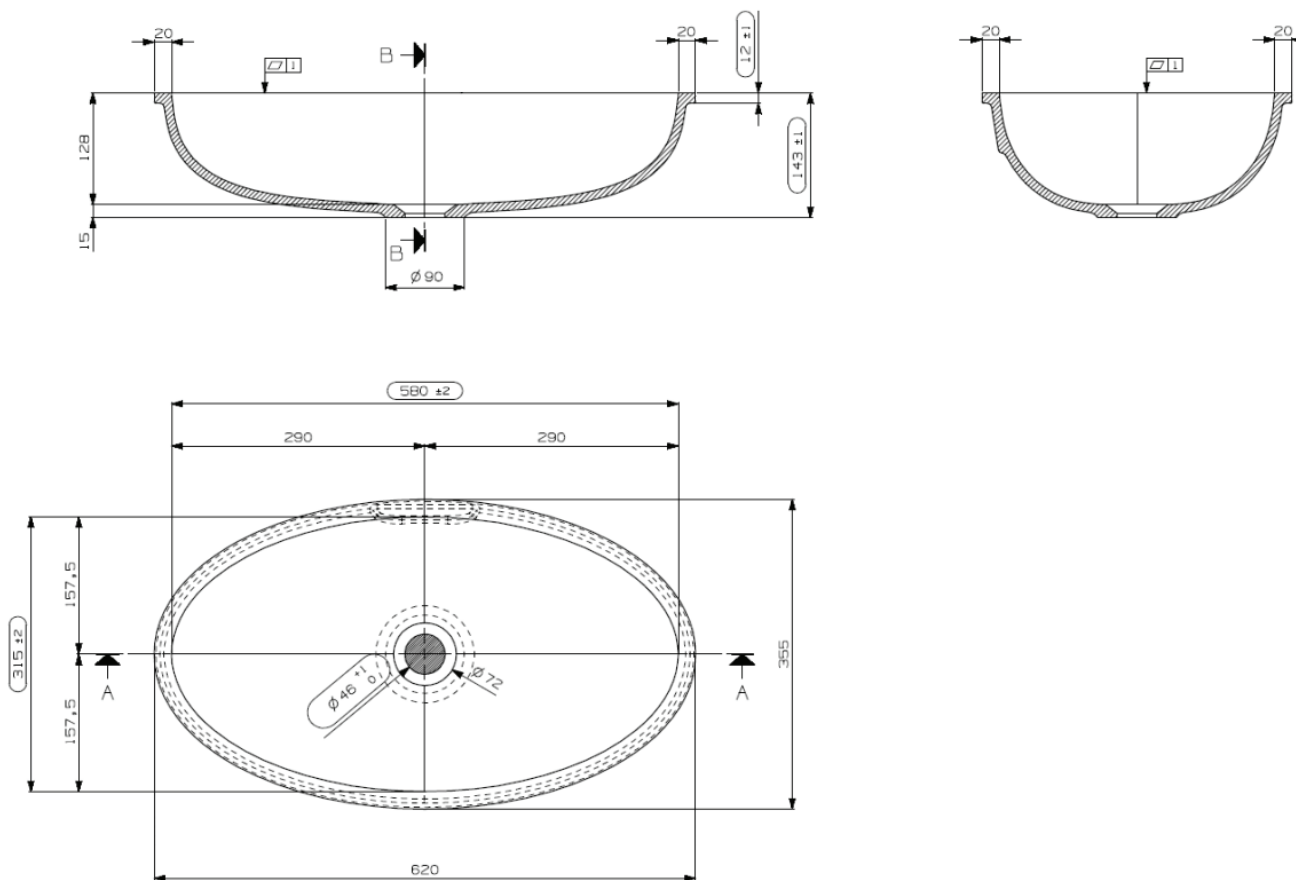

**A**  
ARCHITECT

**45/50**  
48 x 31,5

## WASKOM C (Z) / SIMPLE VASQUE C (Z)

**D**  
ARCHITECT

**45/50**  
58 x 31,5

## WASKOM D (Z) / SIMPLE VASQUE D (Z)

**T**  
ARCHITECT

**45**  
46 x 26