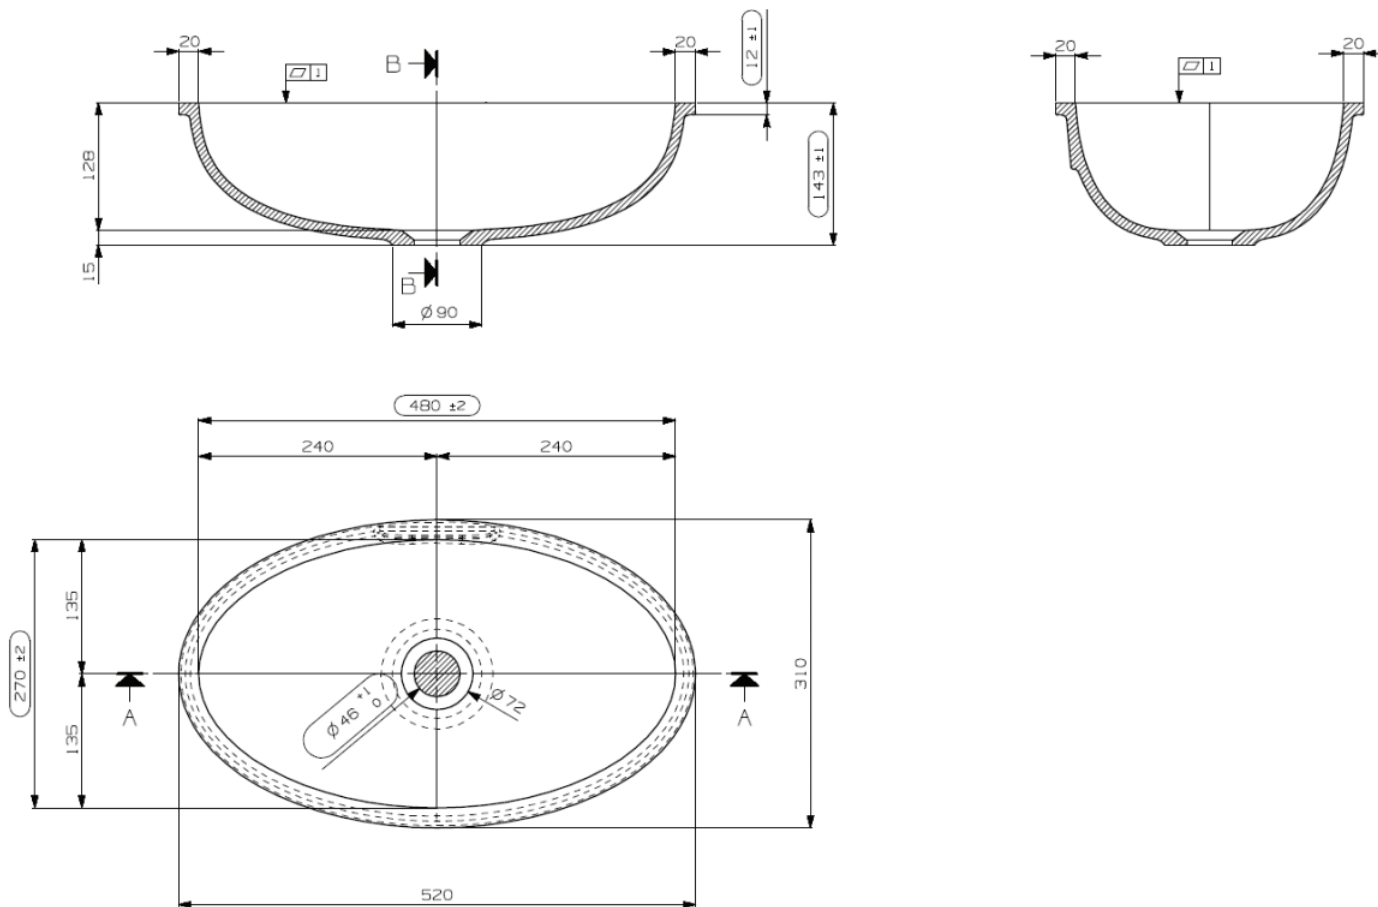

A
ARCHITECT

48
48 x 31,5

DETREMMERIE

BATHROOM FURNITURE

OPMERKINGEN / REMARQUES: HP@DETREMMERIE.BE

WASKOM A (Z) / SIMPLE VASQUE A (Z)

B
ARCHITECT

58
58 x 31

DETREMMERIE

BATHROOM FURNITURE

OPMERKINGEN / REMARQUES: HP@DETREMMERIE.BE

WASKOM B (Z) / SIMPLE VASQUE B (Z)

C
ARCHITECT

48
48 x 27

DETREMMERIE

BATHROOM FURNITURE

OPMERKINGEN / REMARQUES: HP@DETREMMERIE.BE

WASKOM C (Z) / SIMPLE VASQUE C (Z)

D
ARCHITECT

58
58 x 31,5

DETREMMERIE

BATHROOM FURNITURE

OPMERKINGEN / REMARQUES: HP@DETREMMERIE.BE

WASKOM D (Z) / SIMPLE VASQUE D (Z)