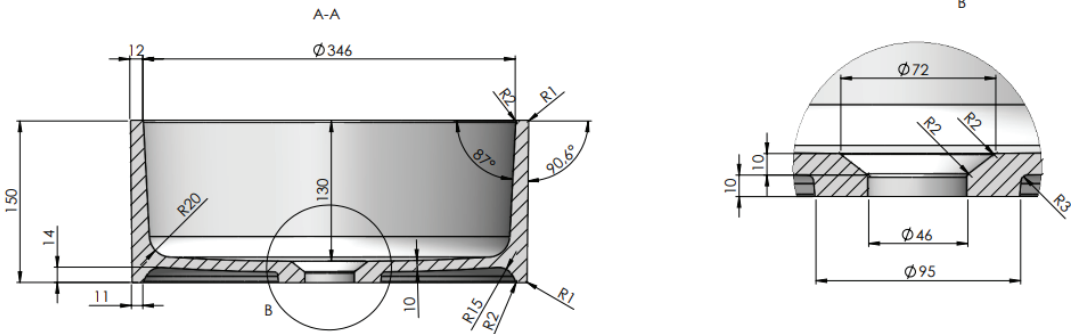

CIRCLE
TOP SOLID

37
Ø 37 x 15

DETREMMERIE
BATHROOM FURNITURE

OPMERKINGEN / REMARQUES: HP@DETREMMERIE.BE

ENKELE WASKOM / SIMPLE VASQUE

| TOLERANCES | |
|---------------------------|----|
| Length | ±2 |
| Width | ±2 |
| Height | ±2 |
| Hole location | ±1 |
| Hole dimensions | ±1 |
| Plane bending | ±1 |
| Longitudinal slope | 5 |
| Transverse slope | 5 |
| Treatment: gelcoat/quartz | |

CIRCLE

MARMER / MARBRE

37

Ø 37 x 15

DETREMMERIE

BATHROOM FURNITURE

OPMERKINGEN / REMARQUES: HP@DETREMMERIE.BE

ENKELE WASKOM / SIMPLE VASQUE