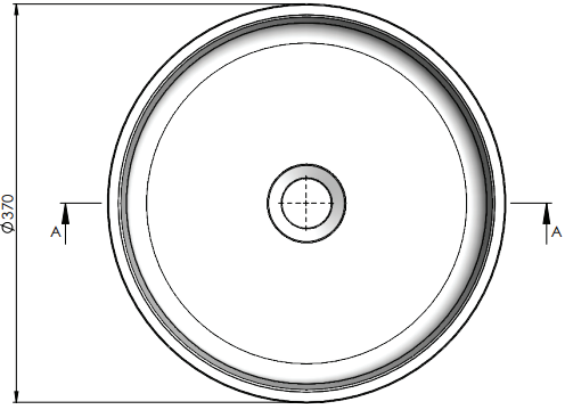

CIRCLE
TOP SOLID

37
Ø 37 x 15

DETREMMERIE
BATHROOM FURNITURE

OPMERKINGEN / REMARQUES: HP@DETREMMERIE.BE

ENKELE WASKOM / SIMPLE VASQUE

| TOLERANCES | |
|---------------------------|----|
| Length | ±2 |
| Width | ±2 |
| Height | ±2 |
| Hole location | ±1 |
| Hole dimensions | ±1 |
| Plane bending | ±1 |
| Longitudinal slope | 5 |
| Transverse slope | 5 |
| Treatment: gelcoat/quartz | |

CIRCLE

MARMER / MARBRE

37

Ø 37 x 15

DETREMMERIE

BATHROOM FURNITURE

OPMERKINGEN / REMARQUES: HP@DETREMMERIE.BE

ENKELE WASKOM / SIMPLE VASQUE