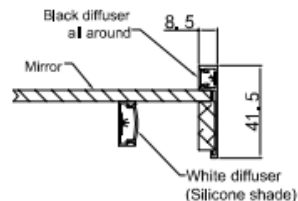

Ø 80
80 x 80

DETREMMERIE

BATHROOM FURNITURE

OPMERKINGEN / REMARQUES: HP@DETREMMERIE.BE

SPIEGEL DECAGON MET ZWARTE RAND / MIROIR DÉCAGONALE AVEC BORD NOIR

Metal Touch Switch Detail:
First touch: the three top lighting segments together with ambient lighting and defogger
Second touch: all the 10 internal light segments come on together with ambient lighting and defogger
Third touch: only ambient lighting and defogger
Fourth touch: all light and defogger is off
 Long touch: Dynamic white 3000K-6000K

Ø 120
120 x 120

DETREMMERIE

BATHROOM FURNITURE

OPMERKINGEN / REMARQUES: HP@DETREMMERIE.BE

SPIEGEL DECAGON MET ZWARTE RAND / MIROIR DÉCAGONALE AVEC BORD NOIR

Metal Touch Switch Detail:

- First touch:** the three top lighting segments together with ambient lighting and defogger
 - Second touch:** all the 10 internal light segments come on together with ambient lighting and defogger
 - Third touch:** only ambient lighting and defogger
 - Fourth touch:** all light and defogger is off
- Long touch: Dynamic white 3000K-6000K