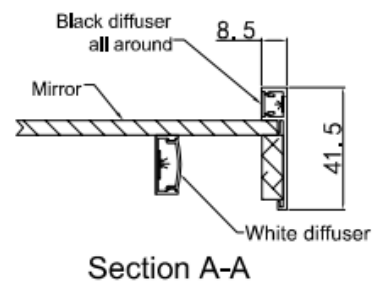

Ø 80
80 x 80

DETREMMERIE

BATHROOM FURNITURE

OPMERKINGEN / REMARQUES: HP@DETREMMERIE.BE

SPIEGEL DECAGON MET ZWARTE RAND / MIROIR DÉCAGONALE AVEC BORD NOIR

Metal Touch Switch Detail:
First touch: the three top lighting segments together with ambient lighting and defogger
Second touch: all the 10 internal light segments come on together with ambient lighting and defogger
Third touch: only ambient lighting and defogger
Fourth touch: all light and defogger is off
 Long touch: Dynamic white 3000K-6000K

Ø 120
120 x 120

DETREMMERIE

BATHROOM FURNITURE

OPMERKINGEN / REMARQUES: HP@DETREMMERIE.BE

SPIEGEL DECAGON MET ZWARTE RAND / MIROIR DÉCAGONALE AVEC BORD NOIR

Metal Touch Switch Detail:

- First touch:** the three top lighting segments together with ambient lighting and defogger
 - Second touch:** all the 10 internal light segments come on together with ambient lighting and defogger
 - Third touch:** only ambient lighting and defogger
 - Fourth touch:** all light and defogger is off
- Long touch: Dynamic white 3000K-6000K