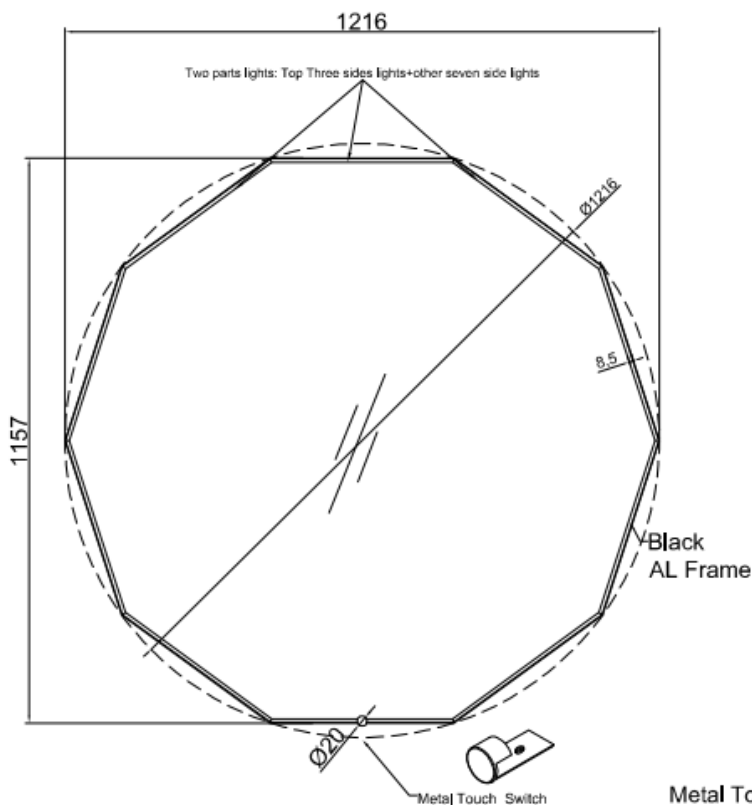

Ø 80
80 x 80

DETREMMERIE

BATHROOM FURNITURE

OPMERKINGEN / REMARQUES: HP@DETREMMERIE.BE

SPIEGEL DECAGON MET ZWARTE RAND / MIROIR DÉCAGONALE AVEC BORD NOIR

Metal Touch Switch Detail:
First touch: the three top lighting segments together with ambient lighting and defogger
Second touch: all the 10 internal light segments come on together with ambient lighting and defogger
Third touch: only ambient lighting and defogger
Fourth touch: all light and defogger is off
 Long touch: Dynamic white 3000K-6000K

Ø 120
120 x 120

DETREMMERIE

BATHROOM FURNITURE

OPMERKINGEN / REMARQUES: HP@DETREMMERIE.BE

SPIEGEL DECAGON MET ZWARTE RAND / MIROIR DÉCAGONALE AVEC BORD NOIR

Metal Touch Switch Detail:

- First touch:** the three top lighting segments together with ambient lighting and defogger
 - Second touch:** all the 10 internal light segments come on together with ambient lighting and defogger
 - Third touch:** only ambient lighting and defogger
 - Fourth touch:** all light and defogger is off
- Long touch: Dynamic white 3000K-6000K