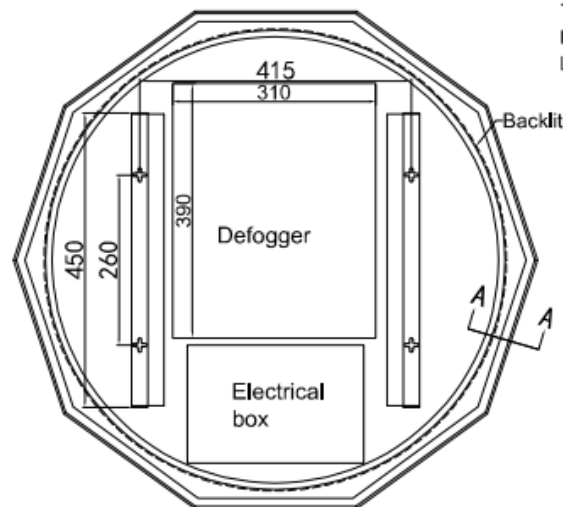

Ø 80
80 x 80

DETREMMERIE

BATHROOM FURNITURE

OPMERKINGEN / REMARQUES: HP@DETREMMERIE.BE

SPIEGEL DECAGON MET ZWARTE RAND / MIROIR DÉCAGONALE AVEC BORD NOIR

Metal Touch Switch Detail:
First touch: the three top lighting segments together with ambient lighting and defogger
Second touch: all the 10 internal light segments come on together with ambient lighting and defogger
Third touch: only ambient lighting and defogger
Fourth touch: all light and defogger is off
 Long touch: Dynamic white 3000K-6000K

Ø 120
120 x 120

DETREMMERIE

BATHROOM FURNITURE

OPMERKINGEN / REMARQUES: HP@DETREMMERIE.BE

SPIEGEL DECAGON MET ZWARTE RAND / MIROIR DÉCAGONALE AVEC BORD NOIR

Metal Touch Switch Detail:

- First touch:** the three top lighting segments together with ambient lighting and defogger
 - Second touch:** all the 10 internal light segments come on together with ambient lighting and defogger
 - Third touch:** only ambient lighting and defogger
 - Fourth touch:** all light and defogger is off
- Long touch: Dynamic white 3000K-6000K