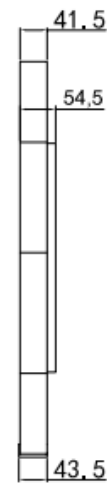

Ø 80
80 x 80

DETREMMERIE

BATHROOM FURNITURE

OPMERKINGEN / REMARQUES: HP@DETREMMERIE.BE

SPIEGEL DECAGON MET ZWARTE RAND / MIROIR DÉCAGONALE AVEC BORD NOIR

Metal Touch Switch Detail:
First touch: the three top lighting segments together with ambient lighting and defogger
Second touch: all the 10 internal light segments come on together with ambient lighting and defogger
Third touch: only ambient lighting and defogger
Fourth touch: all light and defogger is off
 Long touch: Dynamic white 3000K-6000K

Ø 120
120 x 120

DETREMMERIE

BATHROOM FURNITURE

OPMERKINGEN / REMARQUES: HP@DETREMMERIE.BE

SPIEGEL DECAGON MET ZWARTE RAND / MIROIR DÉCAGONALE AVEC BORD NOIR

Metal Touch Switch Detail:

- First touch:** the three top lighting segments together with ambient lighting and defogger
 - Second touch:** all the 10 internal light segments come on together with ambient lighting and defogger
 - Third touch:** only ambient lighting and defogger
 - Fourth touch:** all light and defogger is off
- Long touch: Dynamic white 3000K-6000K