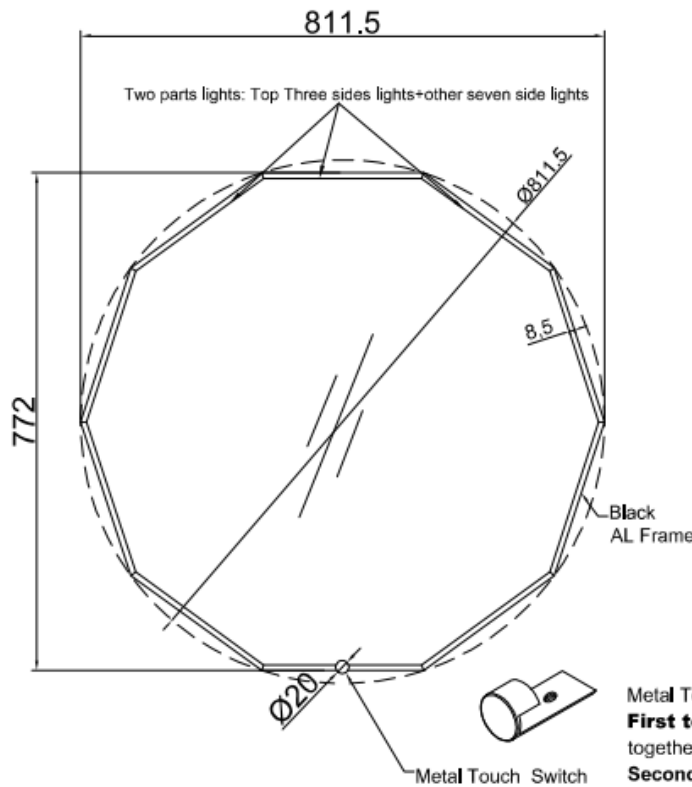

Ø 80
80 x 80

DETREMMERIE

BATHROOM FURNITURE

OPMERKINGEN / REMARQUES: HP@DETREMMERIE.BE

SPIEGEL DECAGON MET ZWARTE RAND / MIROIR DÉCAGONALE AVEC BORD NOIR

Metal Touch Switch Detail:
First touch: the three top lighting segments together with ambient lighting and defogger
Second touch: all the 10 internal light segments come on together with ambient lighting and defogger
Third touch: only ambient lighting and defogger
Fourth touch: all light and defogger is off
 Long touch: Dynamic white 3000K-6000K

Ø 120
120 x 120

DETREMMERIE

BATHROOM FURNITURE

OPMERKINGEN / REMARQUES: HP@DETREMMERIE.BE

SPIEGEL DECAGON MET ZWARTE RAND / MIROIR DÉCAGONALE AVEC BORD NOIR

Metal Touch Switch Detail:

- First touch:** the three top lighting segments together with ambient lighting and defogger
 - Second touch:** all the 10 internal light segments come on together with ambient lighting and defogger
 - Third touch:** only ambient lighting and defogger
 - Fourth touch:** all light and defogger is off
- Long touch: Dynamic white 3000K-6000K