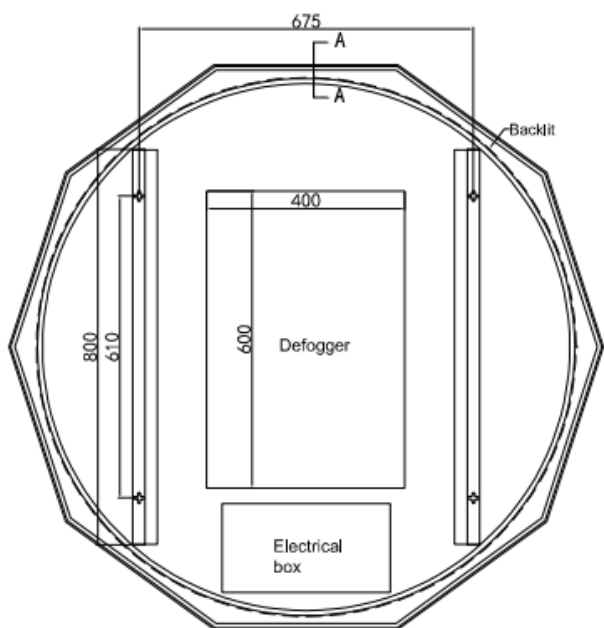

Ø 80
80 x 80

DETREMMERIE

BATHROOM FURNITURE

OPMERKINGEN / REMARQUES: HP@DETREMMERIE.BE

SPIEGEL DECAGON MET ZWARTE RAND / MIROIR DÉCAGONALE AVEC BORD NOIR

Metal Touch Switch Detail:
First touch: the three top lighting segments together with ambient lighting and defogger
Second touch: all the 10 internal light segments come on together with ambient lighting and defogger
Third touch: only ambient lighting and defogger
Fourth touch: all light and defogger is off
 Long touch: Dynamic white 3000K-6000K

Ø 120
120 x 120

DETREMMERIE

BATHROOM FURNITURE

OPMERKINGEN / REMARQUES: HP@DETREMMERIE.BE

SPIEGEL DECAGON MET ZWARTE RAND / MIROIR DÉCAGONALE AVEC BORD NOIR

Metal Touch Switch Detail:

- First touch:** the three top lighting segments together with ambient lighting and defogger
 - Second touch:** all the 10 internal light segments come on together with ambient lighting and defogger
 - Third touch:** only ambient lighting and defogger
 - Fourth touch:** all light and defogger is off
- Long touch: Dynamic white 3000K-6000K